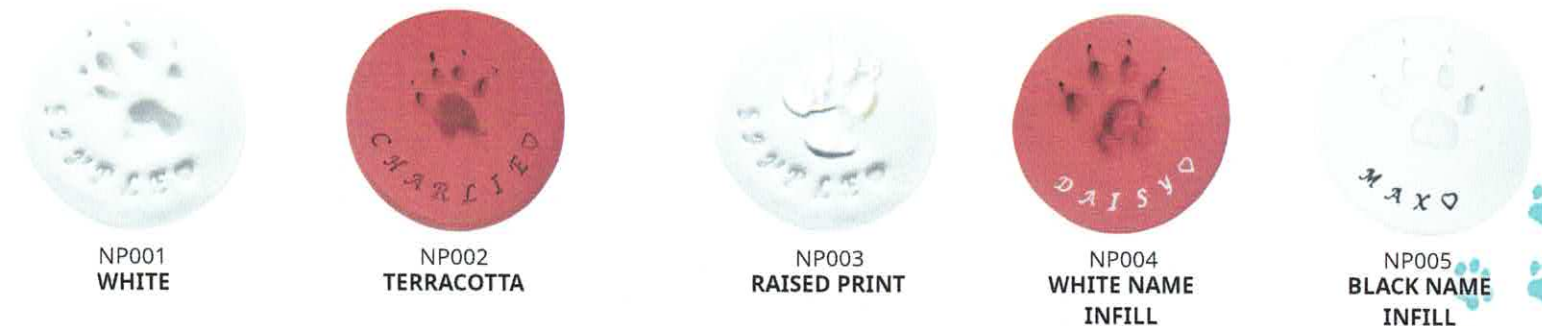

Glow in the dark Guiding Paws light the way for you just as your pets light up your life. This is a great option for display in hallways, childrens rooms or any candle lit memorial.

GP001
BLACK W/ GLOWING
WHITE INFILL

GP002
GLOWING WHITE
W/BLACK INFILL

UV Flashlights are available to activate brighter and longer glow in the dark effect. Up to one week return time depending on quantity.

NATURAL PRINTS & OTHER OPTIONS

An imprint of your pets paw captured in either White or Terracotta colored clay, the most natural and detailed impression. Your pets name is inlaid into the print and can be infilled in either white or black for an added charge. Resin coating of prints also available for an added charge.