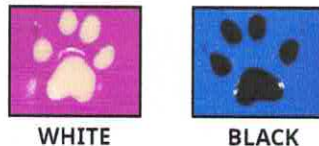

INFILL

WHITE

BLACK

CUSTOM PRINTS

We offer custom designed Paw Print patterns, unique color schemes and different styles all available according to your specific requests. We can also do our best to match your examples on your custom paw print.